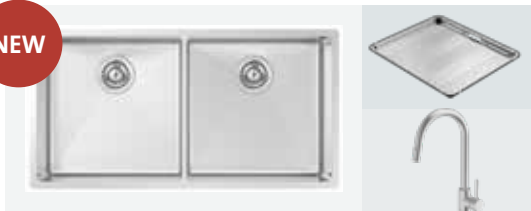

- Topmount, Undermount or Flushmount
- L580mm X W440mm X D220mm

FRA540T15

Includes: Sink, Drain Tray DTA18-316 with 316 Gooseneck Pull Out Kitchen Mixer with Dual Spray Function KTA037-316-BR

Alfresco 700 Packages

- Inset, Undermount or Flushmount
- L740mm X W440mm X D230mm

FRA700T15

Includes: Sink, Drainer Tray DTA18-316 with 316 Gooseneck Pull Out Kitchen Mixer with Dual Spray Function KTA037-316-BR

Alfresco 400D Packages

- Topmount, Undermount or Flushmount
- L855mm X W440mm X D210mm

NEW

FRA400DT15

Includes: Sink, Drainer Tray DTA18-316 with 316 Gooseneck Pull Out Kitchen Mixer with Dual Spray Function KTA037-316-BR

Typos Pullout Mixer Sink | TD100 Packages